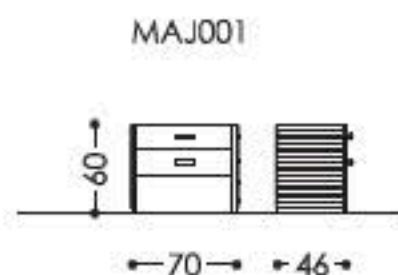

MAJESTIC BEDSIDE TABLE

Comodino con struttura in legno rivestita in tessuto o pelle. Inserti in metallo: effetto ottone verniciato, nickel satinato, cromo, verniciato in colori RAL.

Bedside table with wood frame covered in fabric or leather. Metal parts finishes: brass painted effect, nickel satin, chrome, painted in RAL colors.