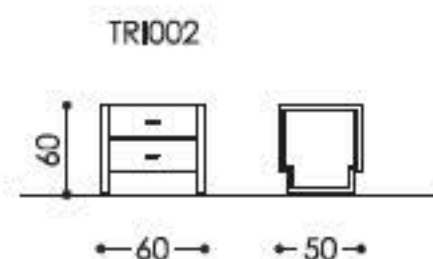

TRIBECA BEDSIDE TABLE

Comodino in legno. Disponibile in diverse essenze secondo campionario o laccato in colori RAL.

Inserti in metallo: effetto ottone verniciato, nickel satinato, cromo, verniciato in colori RAL.

Rivestimento in pelle o nabuk.

Bedside table in wood. Available in different wood finishes according to samples or lacquered in RAL colors.

Metal parts finishes: brass painted effect, nickel satin, chrome, painted in RAL colors. Covered in leather or nabuk.