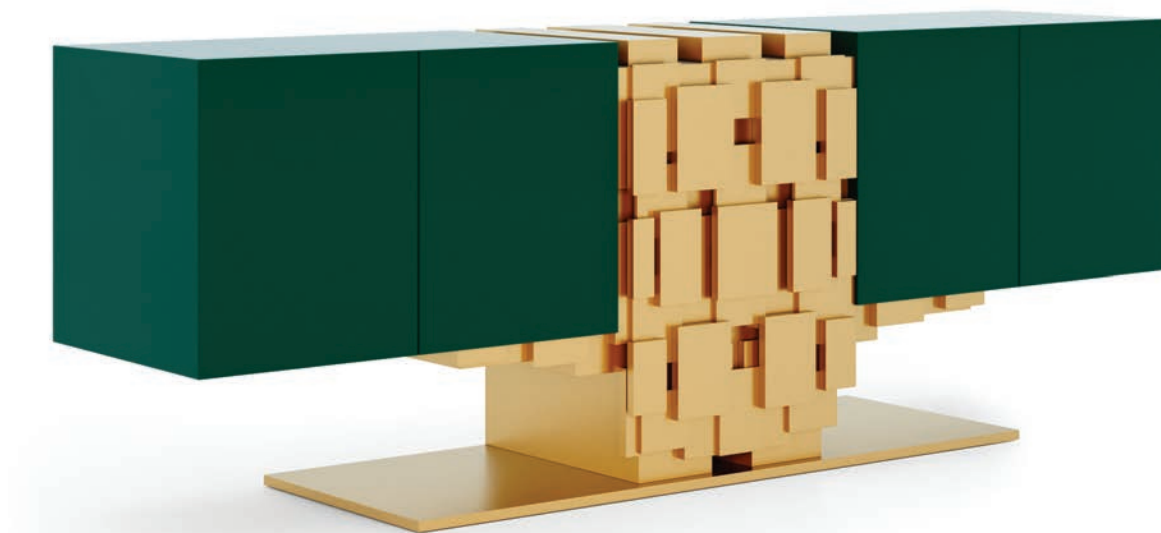

PATCHOUGUE

sideboard

PAT001

Madia in legno.

**Disponibile in diverse essenze secondo campionario
o laccata in colori RAL.**

Inserti in metallo secondo campionario.

Sideboard in wood. Available in different wood finishes according to samples or lacquered in RAL colors.

Metal parts finishes according to samples.