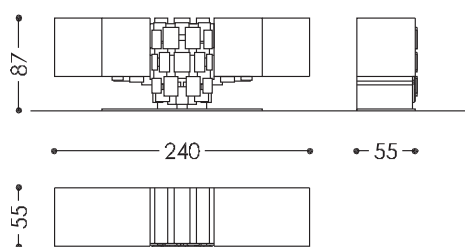

PATCHOUGUE

sideboard

PAT001

Madia in legno.

**Disponibile in diverse essenze secondo campionario
o laccata in colori RAL.**

Inserti in metallo secondo campionario.

Sideboard in wood. Available in different wood finishes according to samples or lacquered in RAL colors.

Metal parts finishes according to samples.