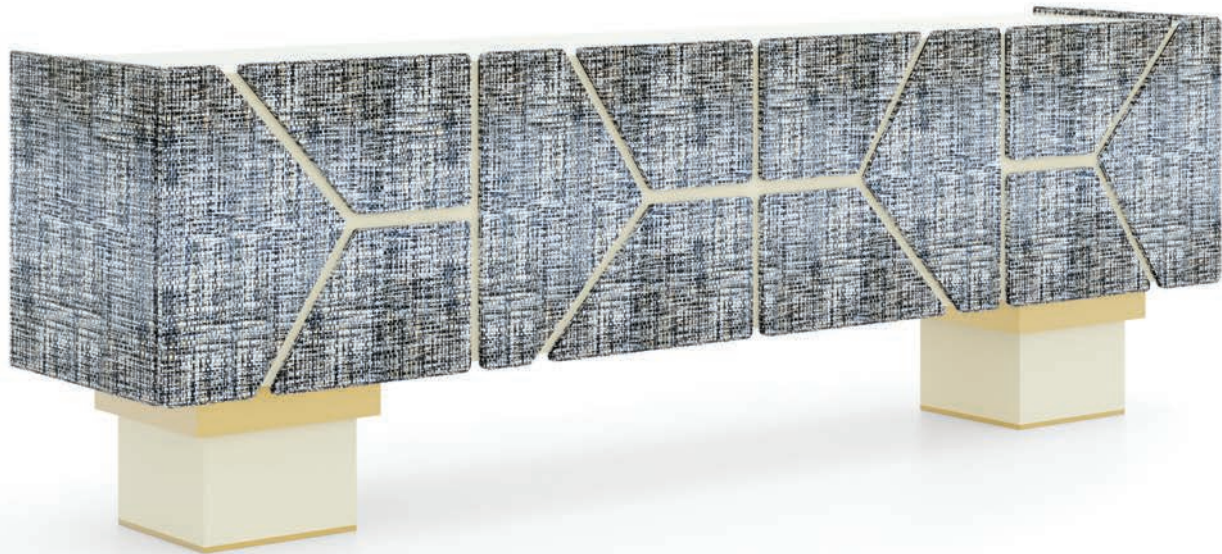

WADING

sideboard

WAD001

Madia in legno. Disponibile in diverse essenze secondo campionario o laccata in colori RAL.

Opzione con fronte ante decorate.

Inserti in metallo secondo campionario.

Sideboard in wood. Available in different wood finishes according to samples or lacquered in RAL colors.

Option with decorated front doors.

Metal parts finishes according to samples.